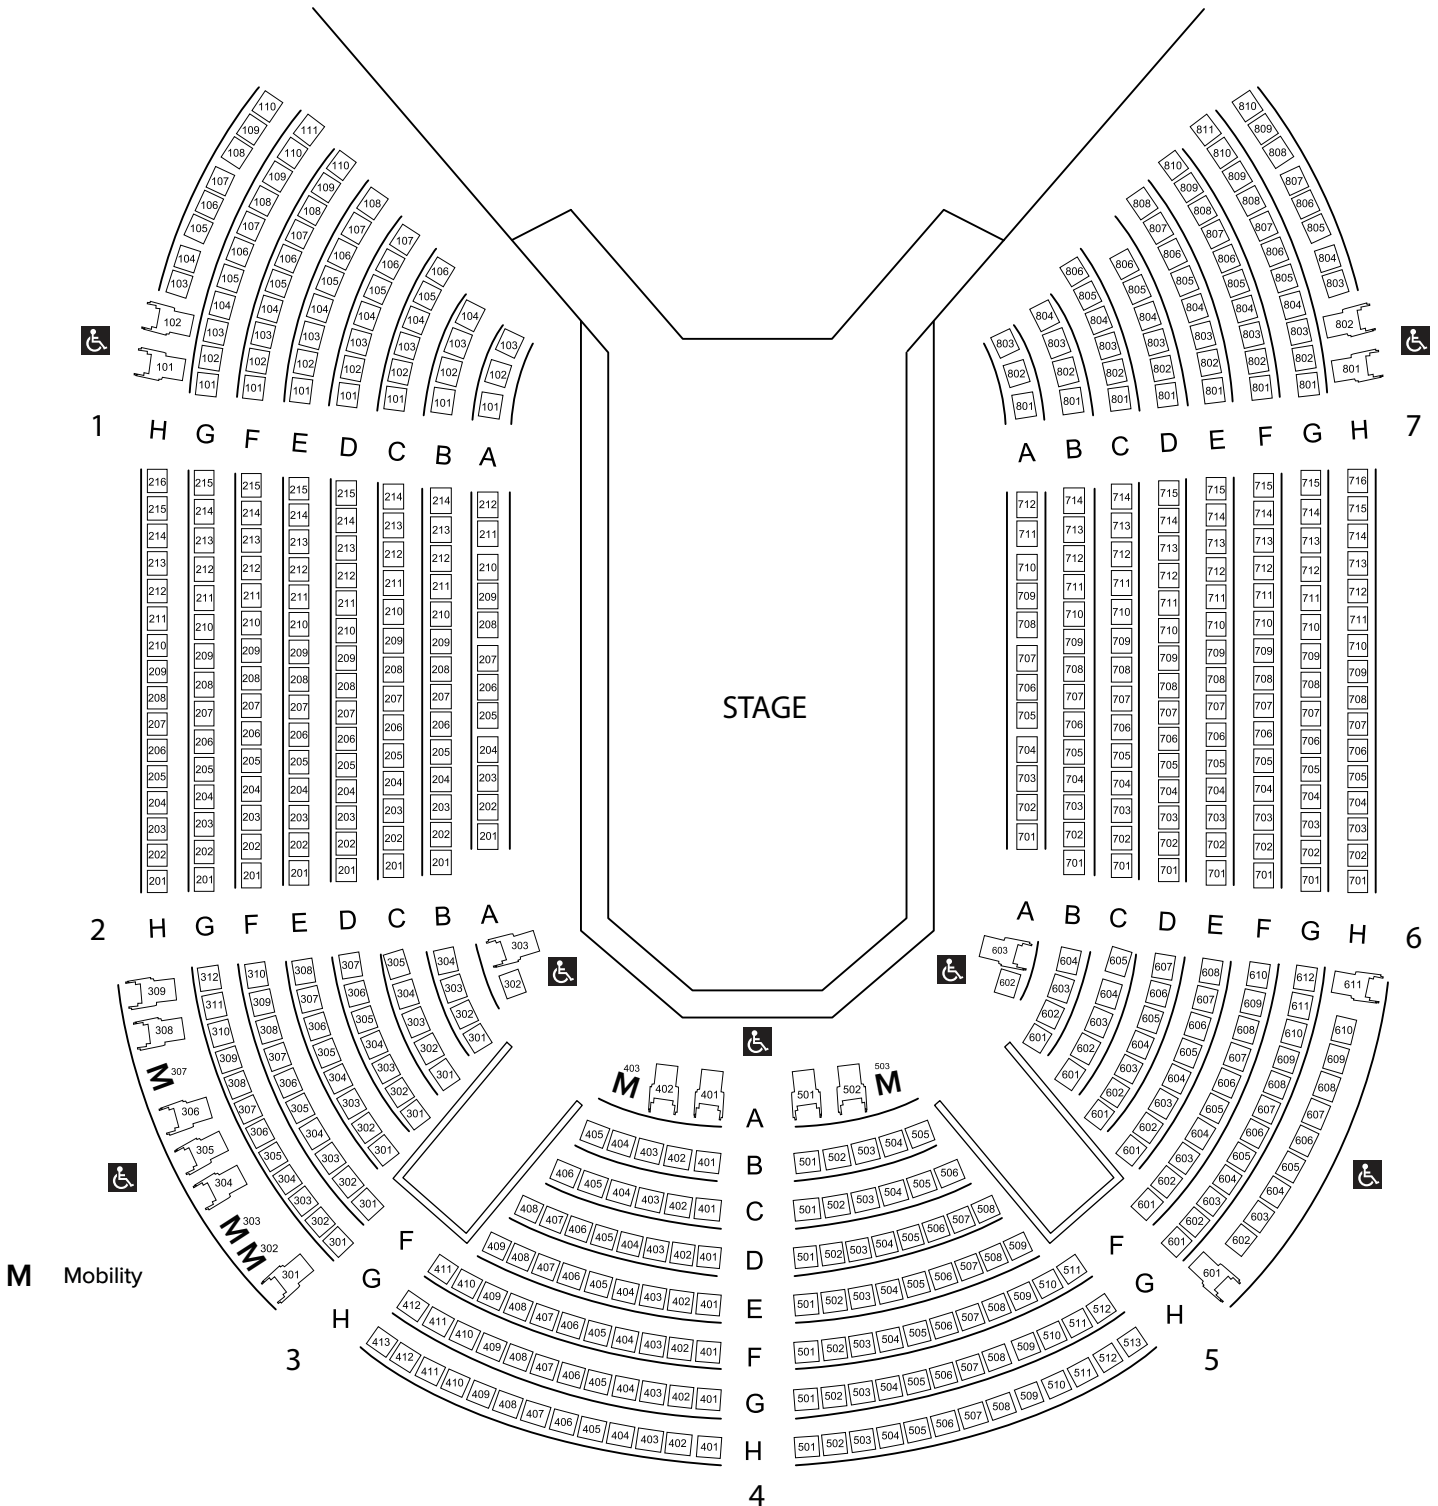

Stratford FESTIVAL

Tom Patterson Theatre
111 Lakeside Drive

Special access seating in front row enters via elevator.
All other seating is by stepped aisles leading down from the rear of the auditorium.