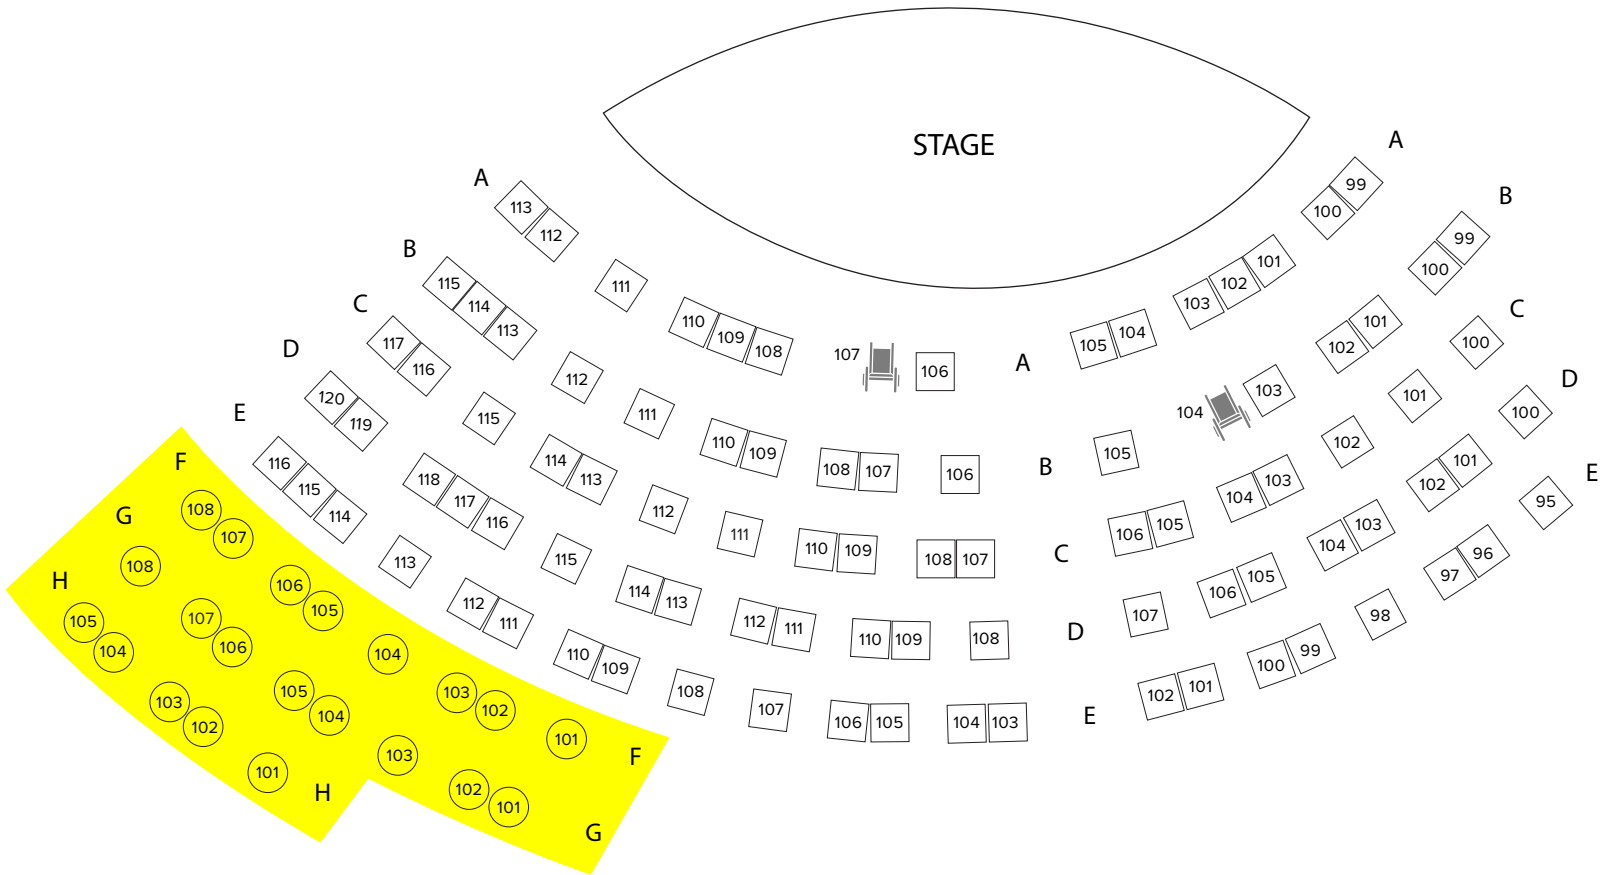

# Stratford FESTIVAL

## Lazaridis Hall

111 Lakeside Drive

Seating in highlighted area on 30" high stools with backs.

Seat map effective August 7, 2021